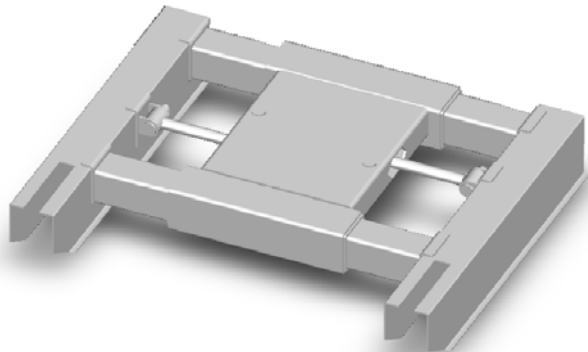

# TRK40 SERIES EXPANDER KIT

CONTRACTS TO 36"

EXPANDS TO 52"