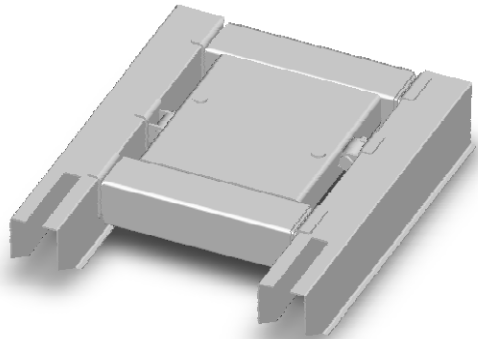

# TRK40 SERIES EXPANDER KIT

CONTRACTS TO 36"

EXPANDS TO 52"